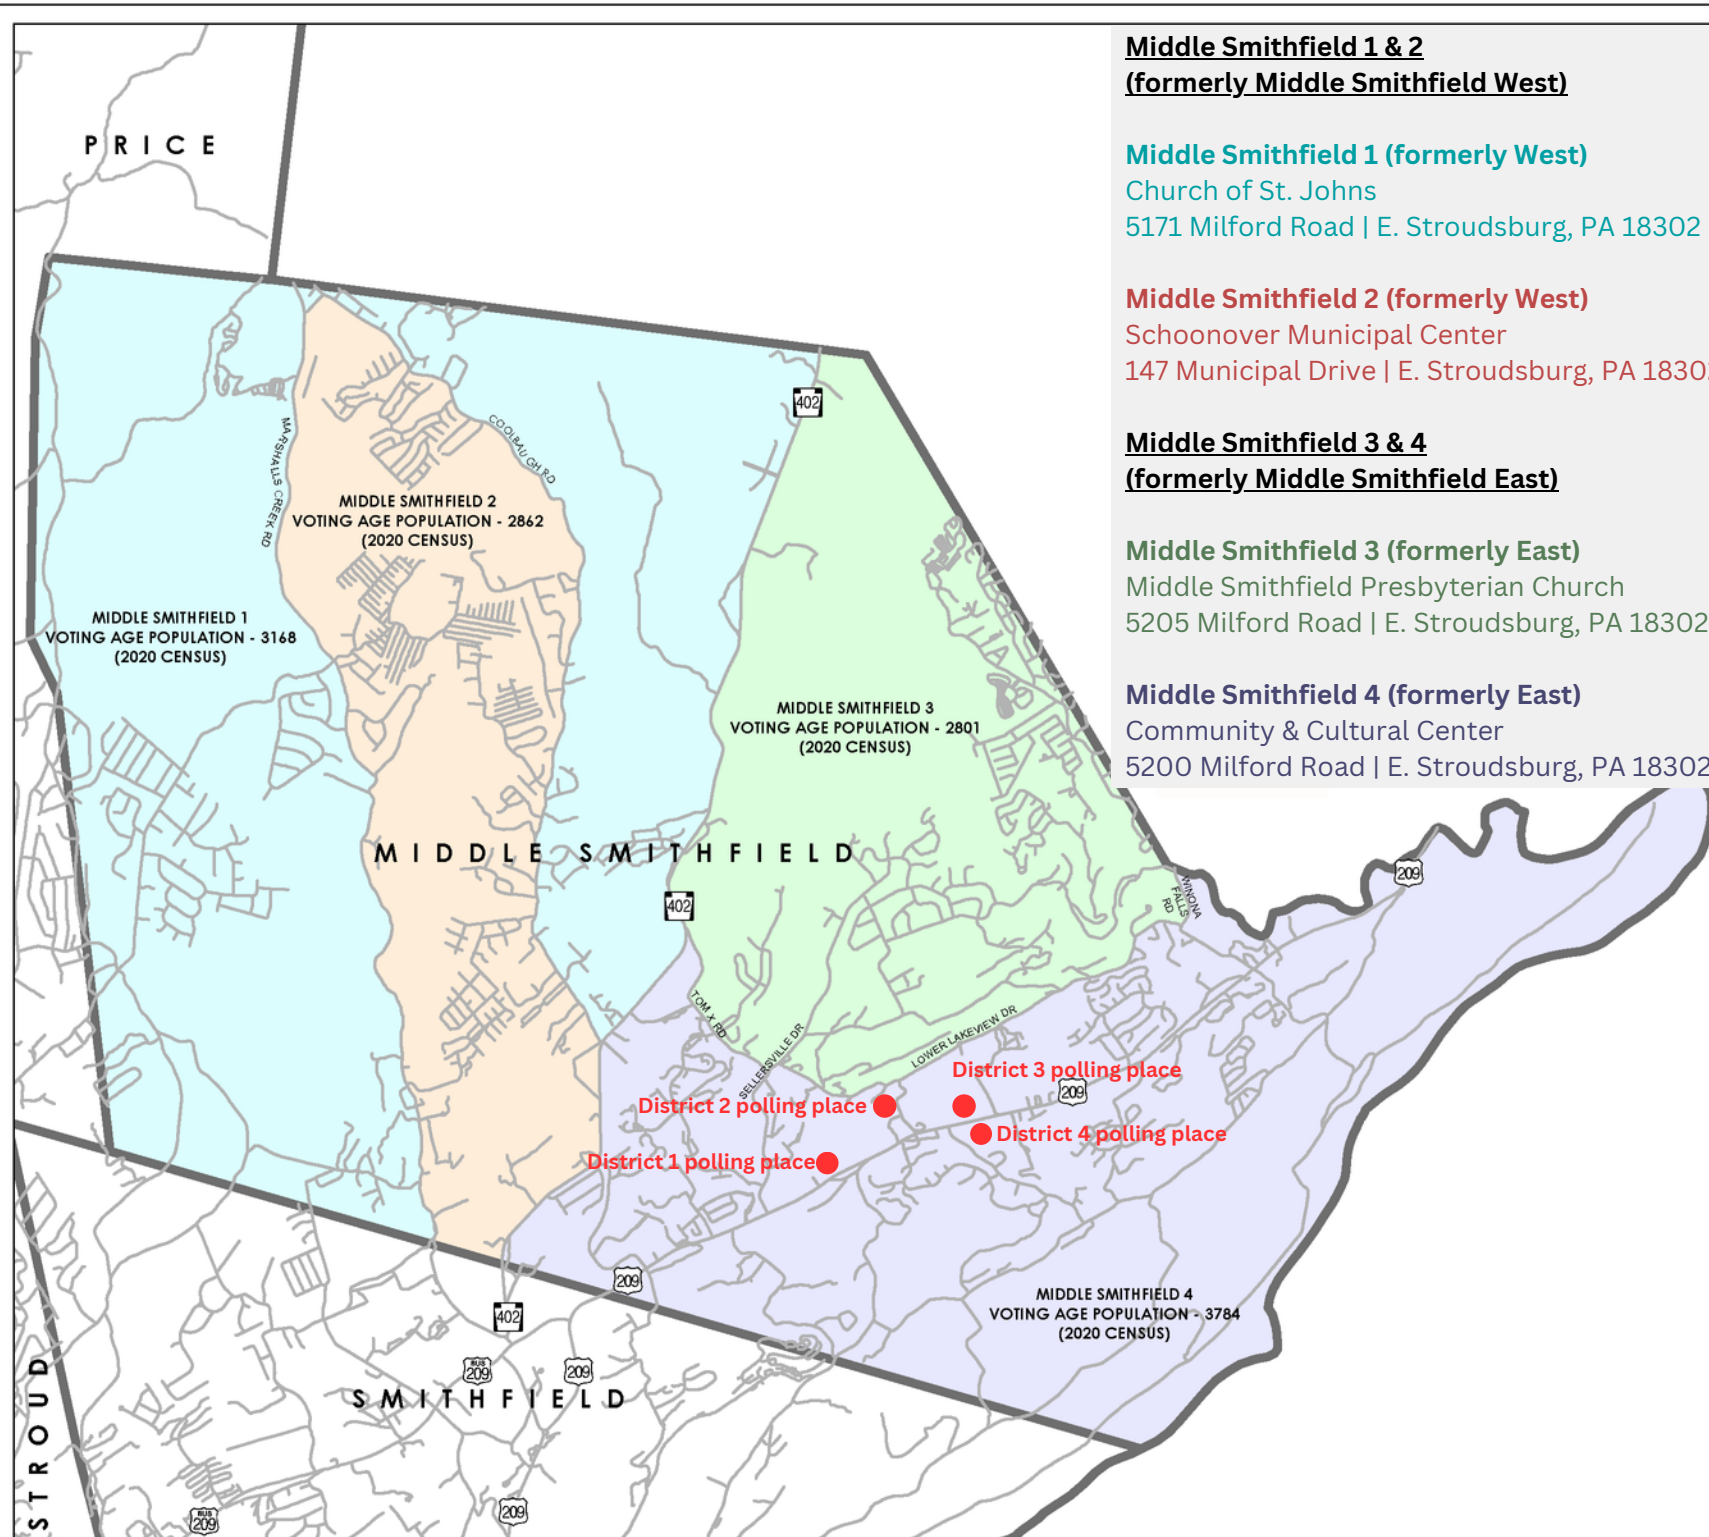

2023 ELECTION DISTRICTS

MIDDLE SMITHFIELD TOWNSHIP,
MONROE COUNTY, PA

MONROE COUNTY
ASSESSMENT OFFICE
DEPARTMENT OF
MAPPING AND GIS
1 Quaker Plaza, Room 102
Stroudsburg, PA 18300
(570) 517-3133

LEGEND

- Road Centerlines
- Municipal Boundaries
- **Election Districts**
- Middle Smithfield 1
- Middle Smithfield 2
- Middle Smithfield 3
- Middle Smithfield 4

1:84,000

The County of Monroe makes no express or implied warranties concerning the release of this information. The County of Monroe is unaware of the use or uses to be made of this data. Consequently, the County of Monroe does not warrant this data as fit for any particular purpose.

Effective December 20, 2023
2024-002

Middle Smithfield 1 & 2 (formerly Middle Smithfield West)

Middle Smithfield 1 (formerly West)
Church of St. Johns
5171 Milford Road | E. Stroudsburg, PA 18302

Middle Smithfield 2 (formerly West)
Schoonover Municipal Center
147 Municipal Drive | E. Stroudsburg, PA 18302

Middle Smithfield 3 & 4 (formerly Middle Smithfield East)

Middle Smithfield 3 (formerly East)
Middle Smithfield Presbyterian Church
5205 Milford Road | E. Stroudsburg, PA 18302

Middle Smithfield 4 (formerly East)
Community & Cultural Center
5200 Milford Road | E. Stroudsburg, PA 18302

MIDDLE SMITHFIELD 2
VOTING AGE POPULATION - 2862
(2020 CENSUS)

MIDDLE SMITHFIELD 1
VOTING AGE POPULATION - 3168
(2020 CENSUS)

MIDDLE SMITHFIELD 3
VOTING AGE POPULATION - 2801
(2020 CENSUS)

District 3 polling place

District 2 polling place

District 4 polling place

District 1 polling place

MIDDLE SMITHFIELD 4
VOTING AGE POPULATION - 3784
(2020 CENSUS)